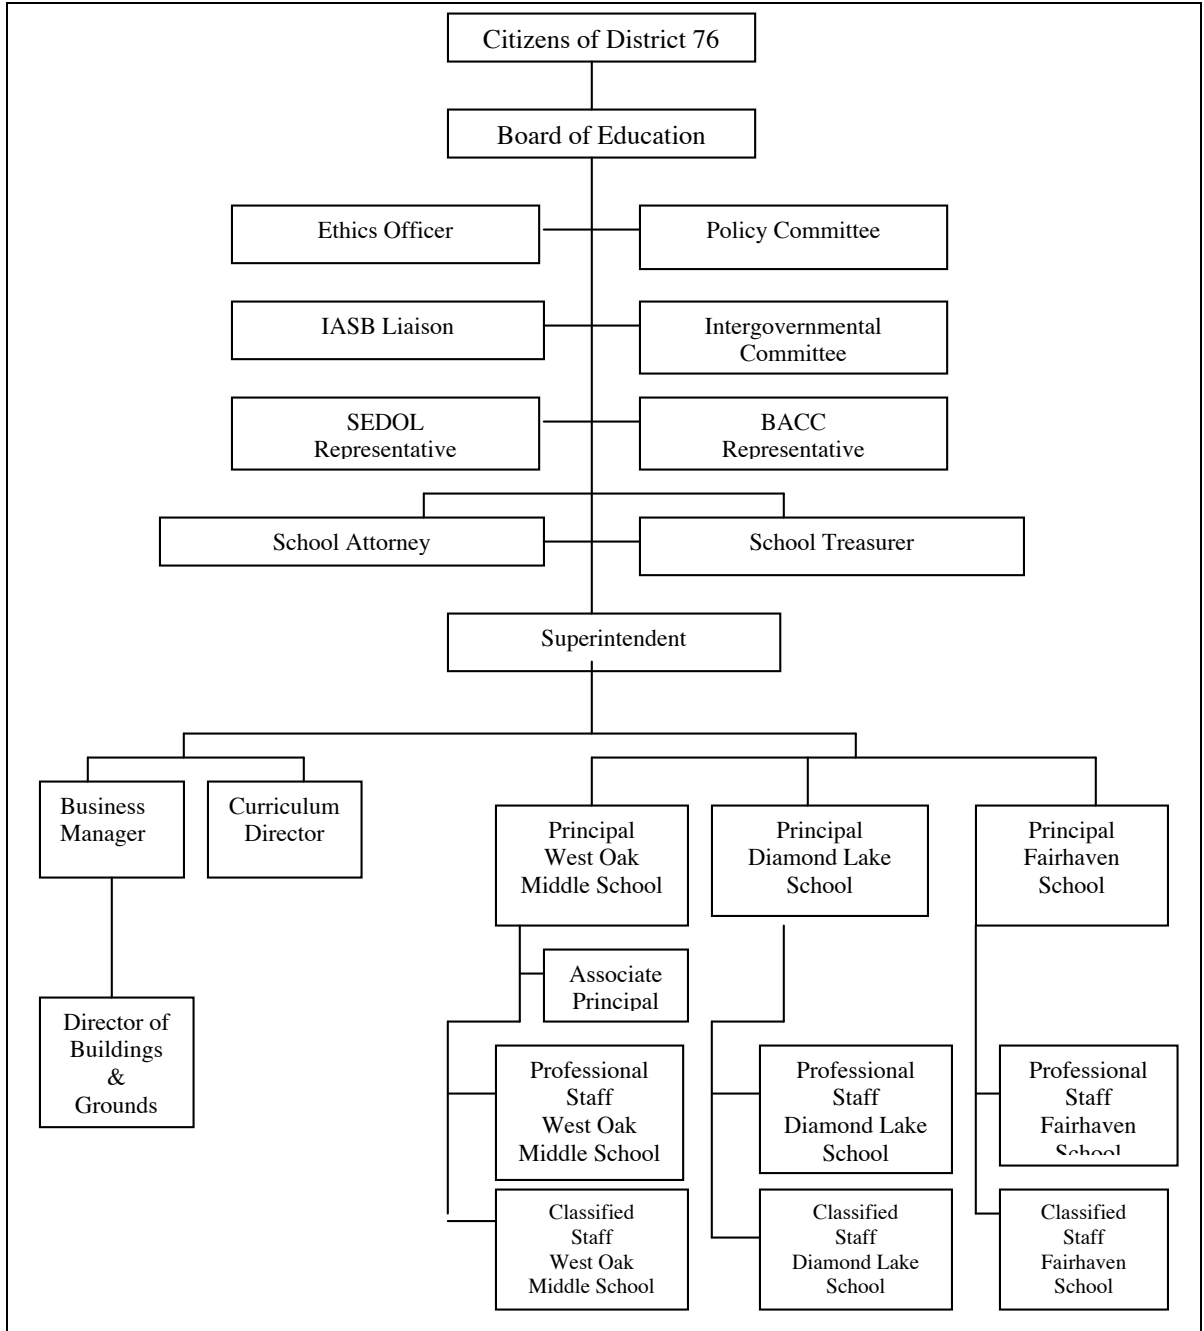

Board of Education

Board Organizational Chart

DATED: January 16, 2001
2:150-E